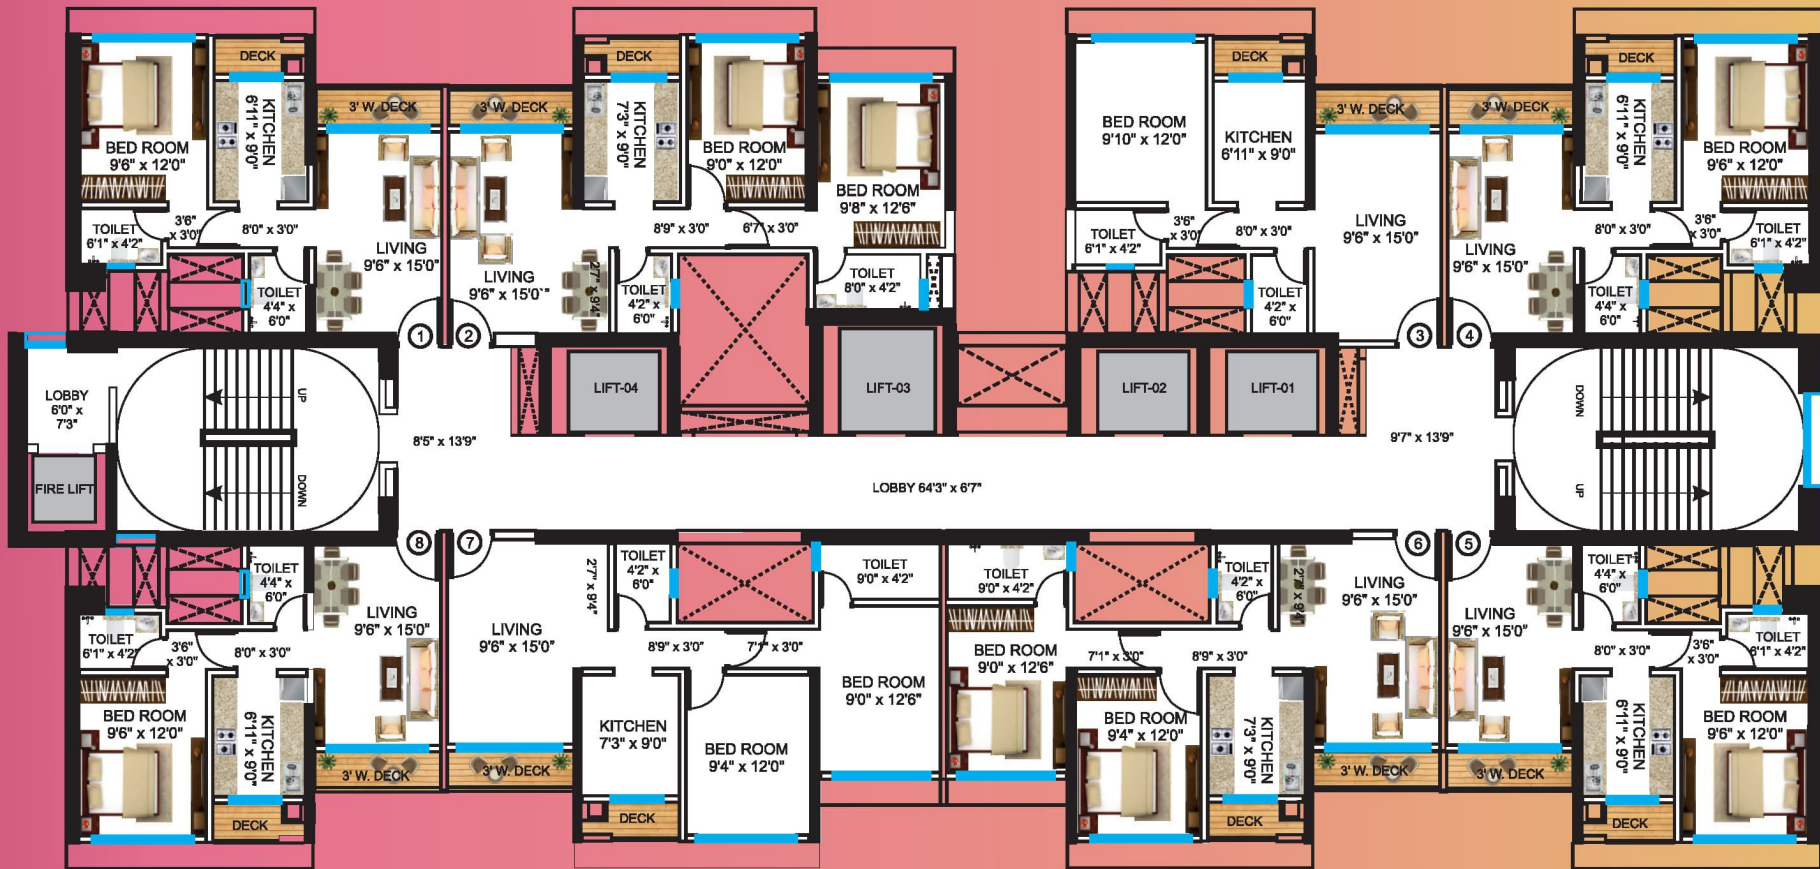

# TYPICAL FLOOR PLAN (WITH DECK AREA) (21,23,25,27,31,33,35,37,39 & 41)

FLAT NO.	RERA CARPET AREA (IN SQ.FT.)	DECK AREA (IN SQ.FT.)	KITCHEN DECK AREA (IN SQ.FT.)	TOTAL AREA (IN SQ.FT.)
1,4,5 & 8	441.68	24.97	15.50	482.16
2	611.30	24.97	16.36	652.63
3	445.18	24.97	15.50	485.65
6 & 7	612.75	24.97	16.36	654.08