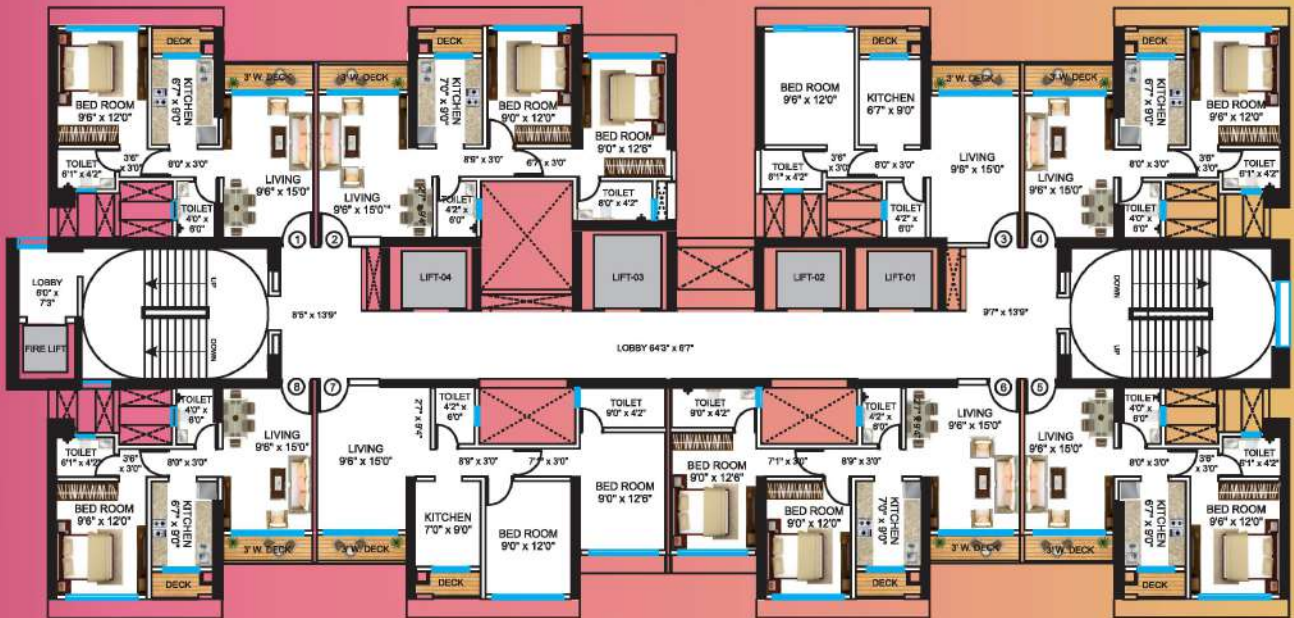

TYPICAL FLOOR PLAN (WITH DECK AREA) (3,5,7,9,11,13,17 & 19)

FLAT NO.	RERA CARPET AREA (IN SQ.FT.)	DECK AREA (IN SQ.FT.)	KITCHEN DECK AREA (IN SQ.FT.)	TOTAL AREA (IN SQ.FT.)
1,4,5 & 8	441.32	24.97	15.50	481.79
2	606.77	24.97	16.36	648.10
3	439.28	24.97	15.50	479.75
6 & 7	610.00	24.97	16.36	651.33